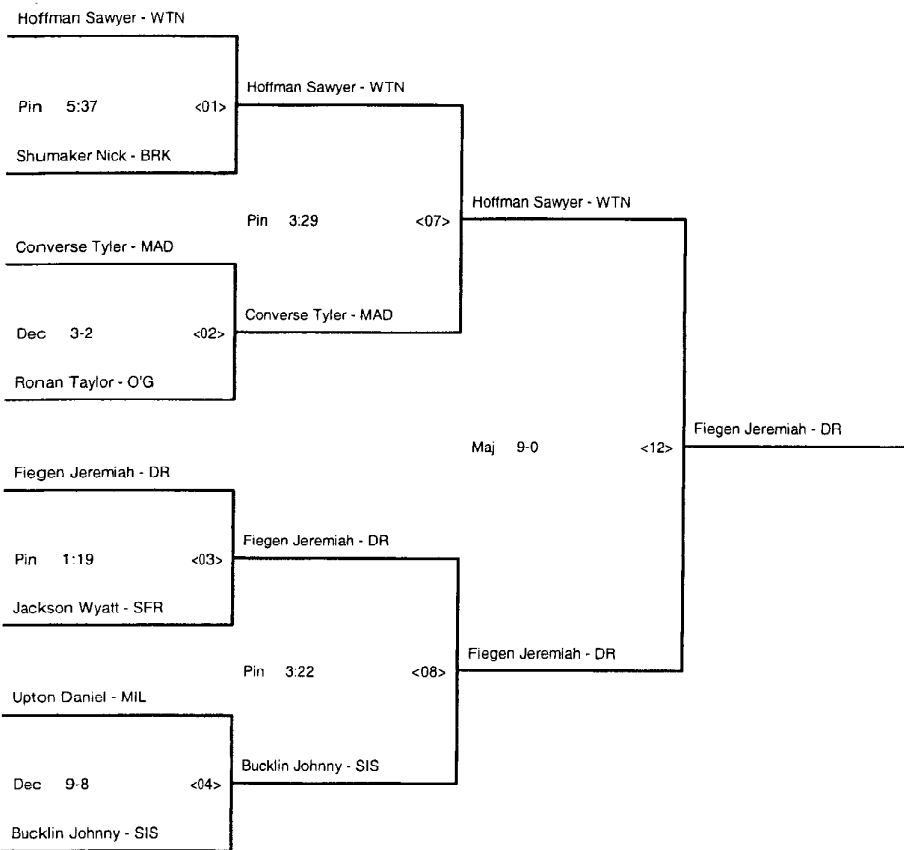

CHAMPIONSHIP BRACKET - 125 REGION 1A

QUARTER-FINALS

SEMI-FINALS

FINALS