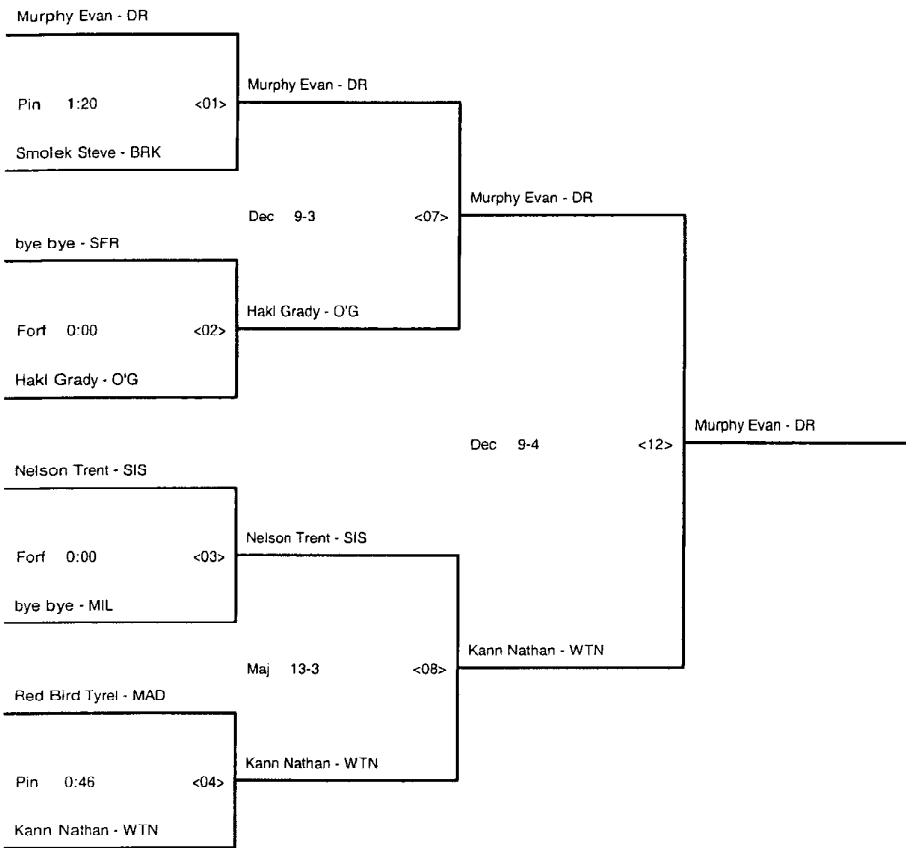

# CHAMPIONSHIP BRACKET - 160 REGION 1A

QUARTER-FINALS

SEMI-FINALS

FINALS