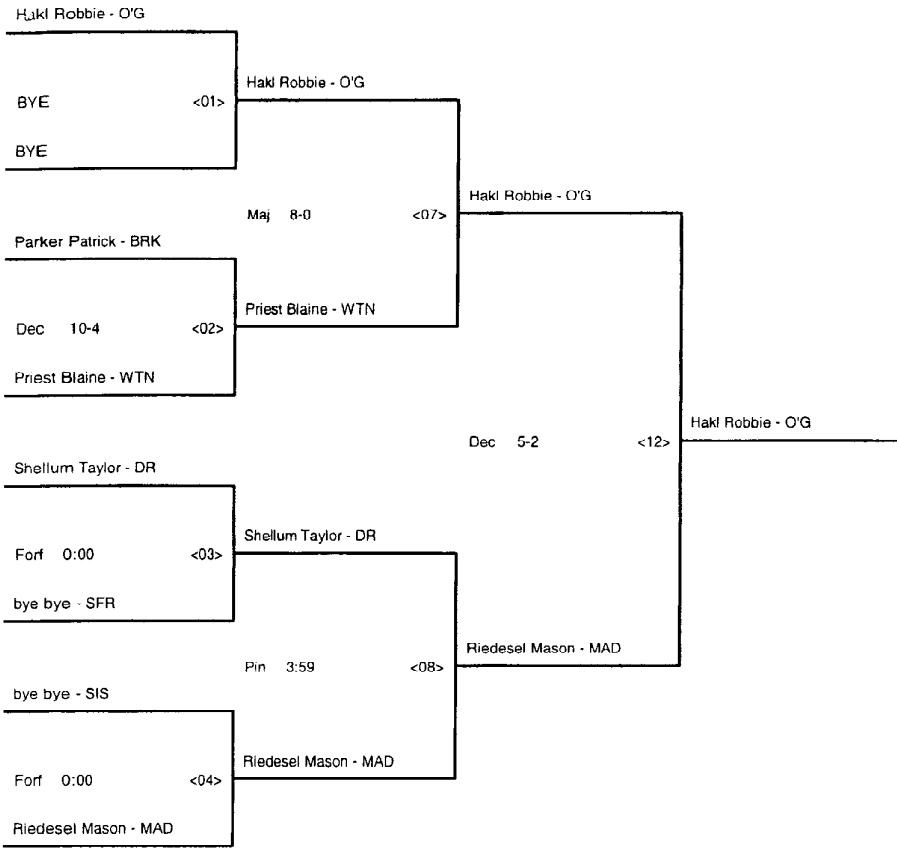

# CHAMPIONSHIP BRACKET - 215 REGION 1A

QUARTER-FINALS      SEMI-FINALS      FINALS