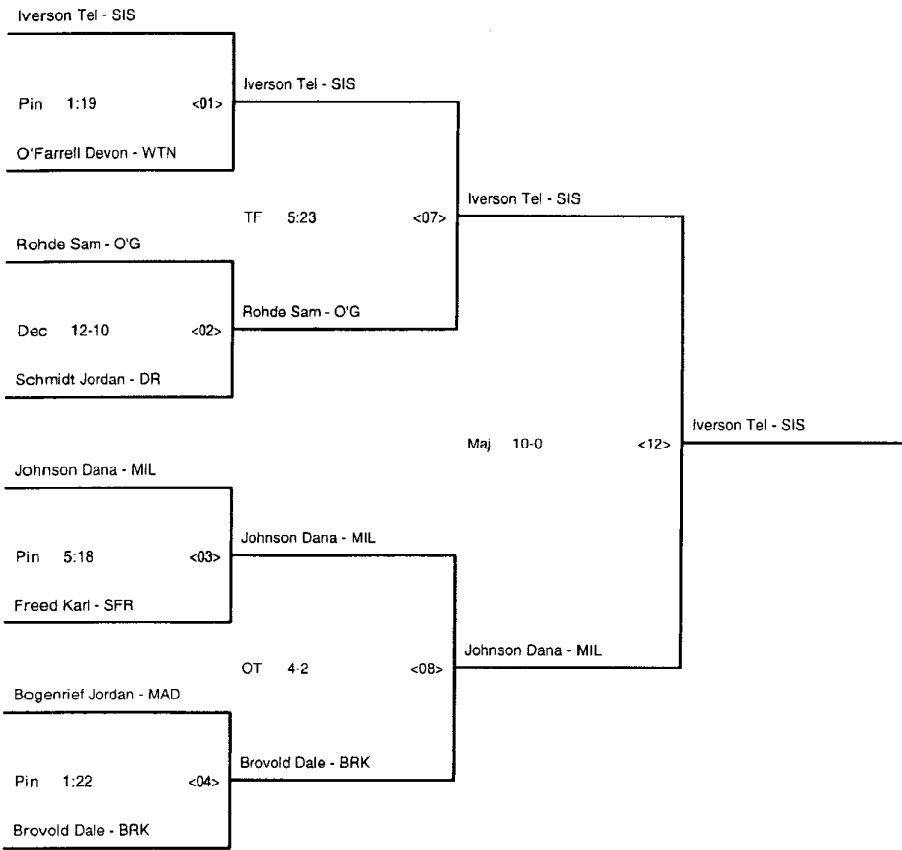

CHAMPIONSHIP BRACKET - 171 REGION 1A

QUARTER-FINALS

SEMI-FINALS

FINALS