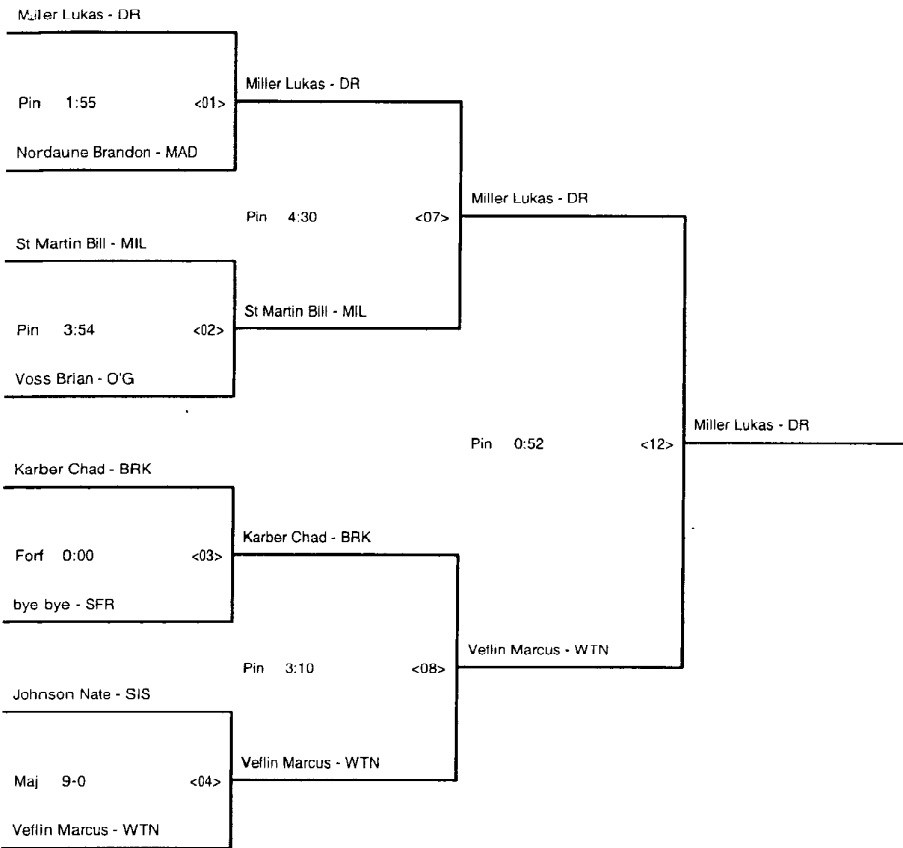

# CHAMPIONSHIP BRACKET - 275 REGION 1A

QUARTER-FINALS

SEMI-FINALS

FINALS