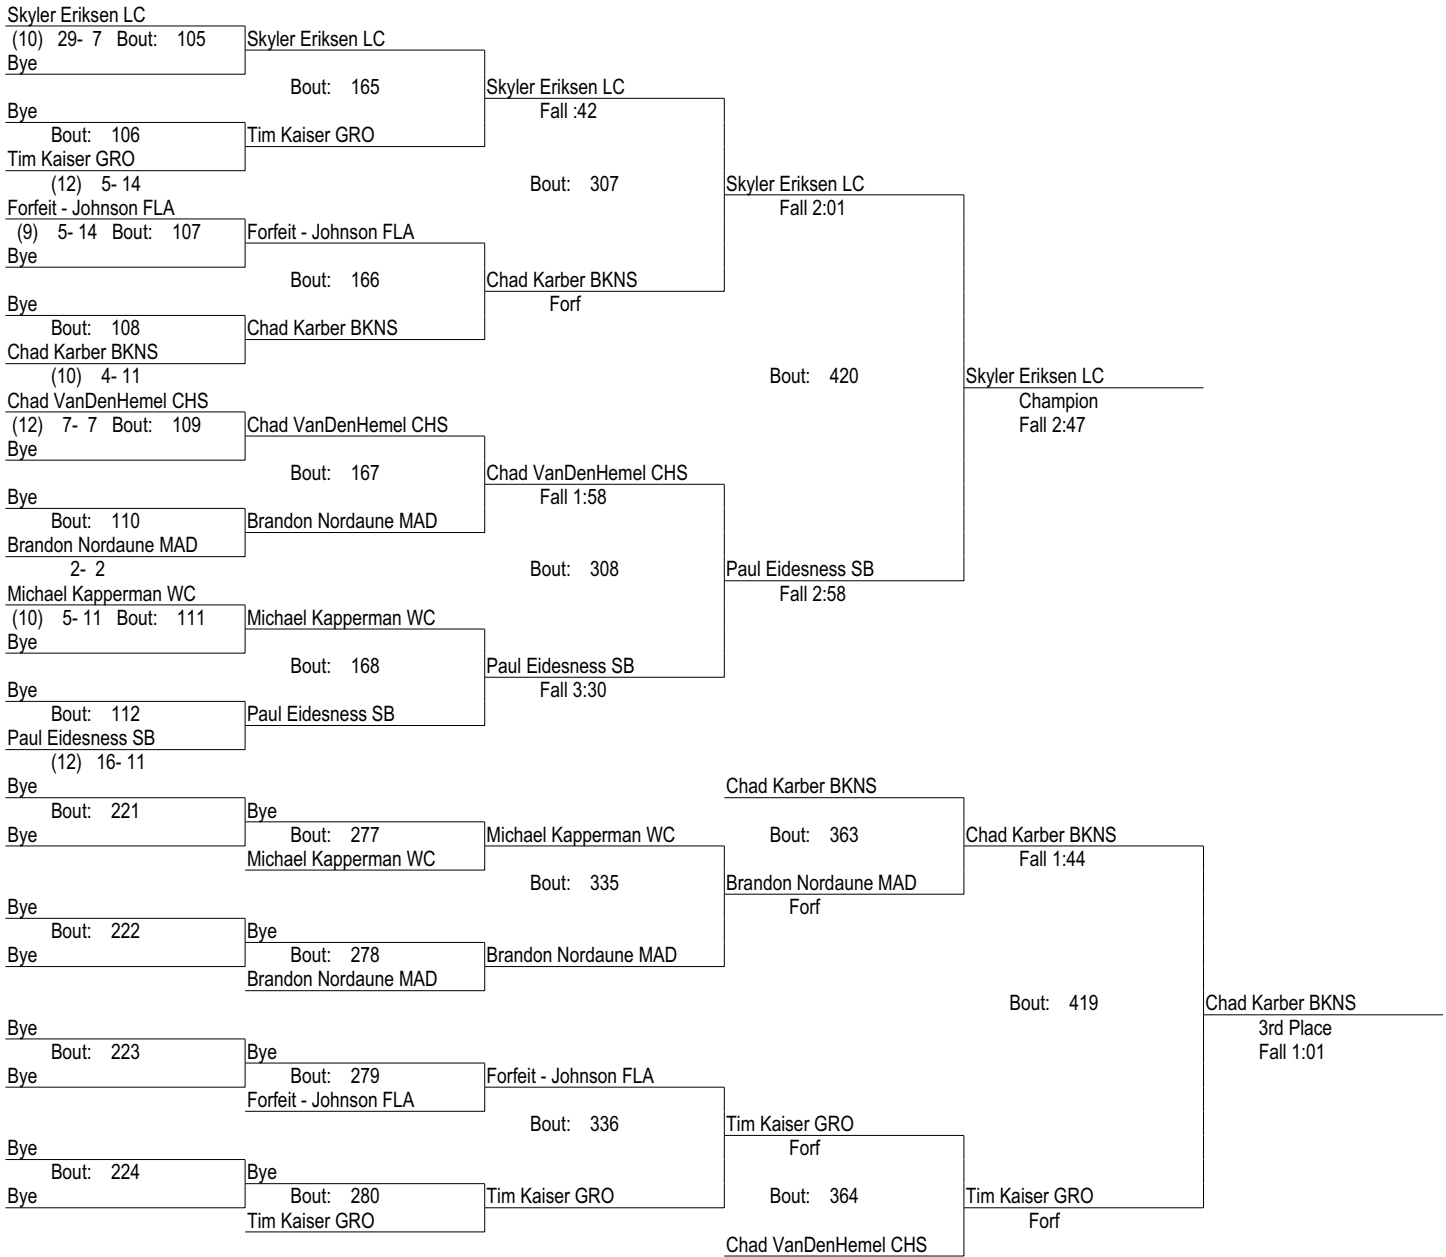

34th Kingsbury County Invitational Wrestling Tournament

Saturday January 19, 2008

275

- Place Winners -

1st Skyler Eriksen LC (10) 32- 7
2nd Paul Eidesness SB (12) 18- 12
3rd Chad Karber BKNS (10) 7- 12
4th Tim Kaiser GRO (12) 7- 16

- Place Winners -