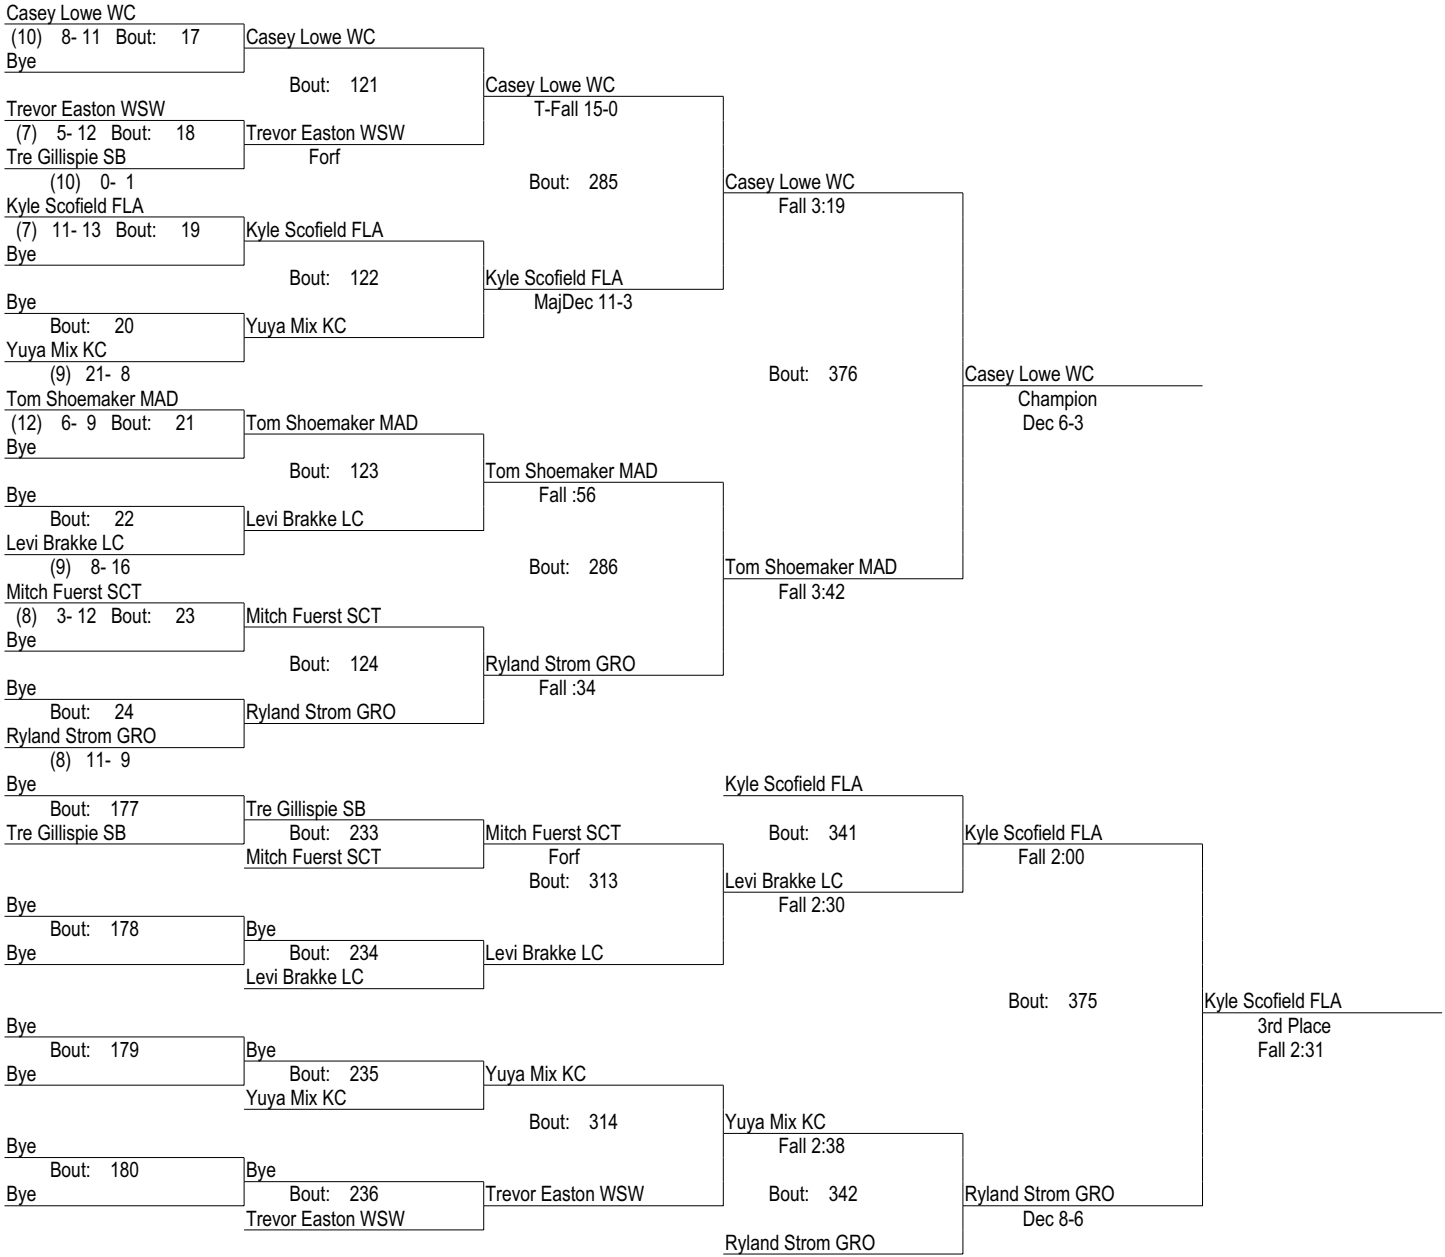

34th Kingsbury County Invitational Wrestling Tournament

Saturday January 19, 2008

119

- Place Winners -
1st Casey Lowe WC (10) 11- 11
2nd Tom Shoemaker MAD (12) 8- 10
3rd Kyle Scofield FLA (7) 14- 14
4th Ryland Strom GRO (8) 13- 11

- Place Winners -