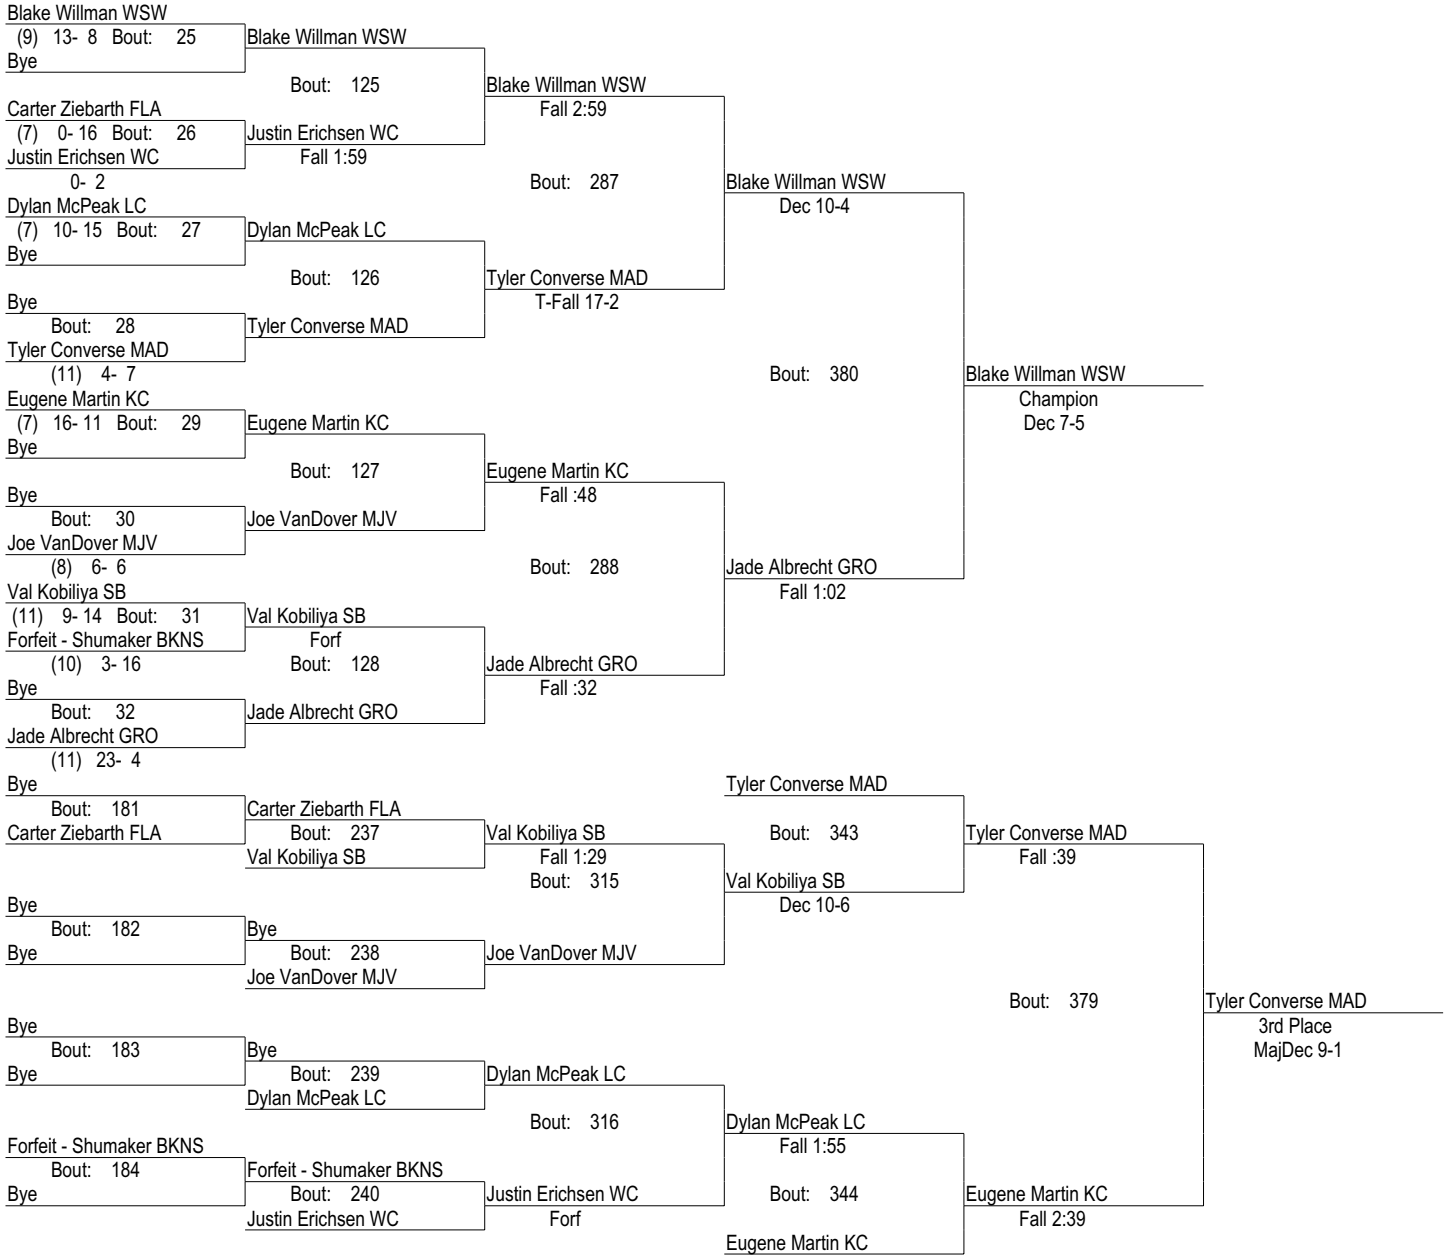

34th Kingsbury County Invitational Wrestling Tournament

Saturday January 19, 2008

125

- Place Winners -

- 1st Blake Willman WSW (9) 16- 8
- 2nd Jade Albrecht GRO (11) 25- 5
- 3rd Tyler Converse MAD (11) 7- 8
- 4th Eugene Martin KC (7) 18- 13

- Place Winners -