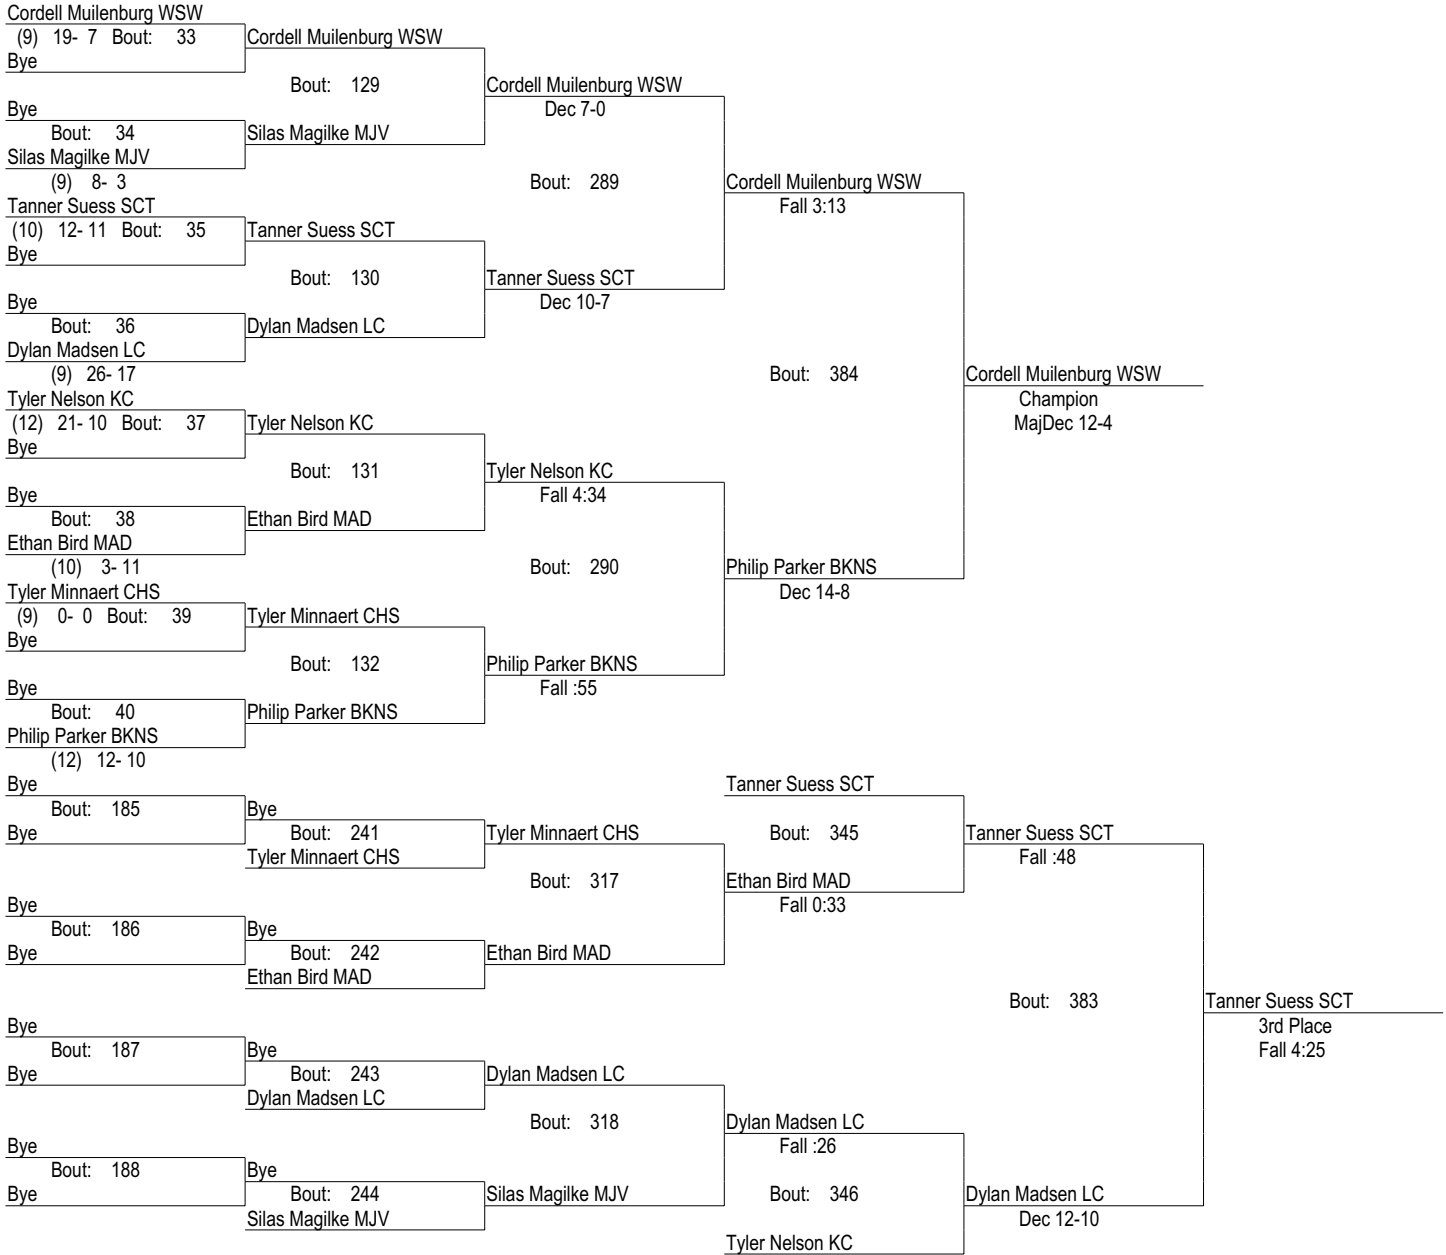

34th Kingsbury County Invitational Wrestling Tournament

Saturday January 19, 2008

130

- Place Winners -

- 1st Cordell Muilenburg WSW (9) 22- 7
- 2nd Philip Parker BKNS (12) 14- 11
- 3rd Tanner Suess SCT (10) 15- 12
- 4th Dylan Madsen LC (9) 28- 19

- Place Winners -