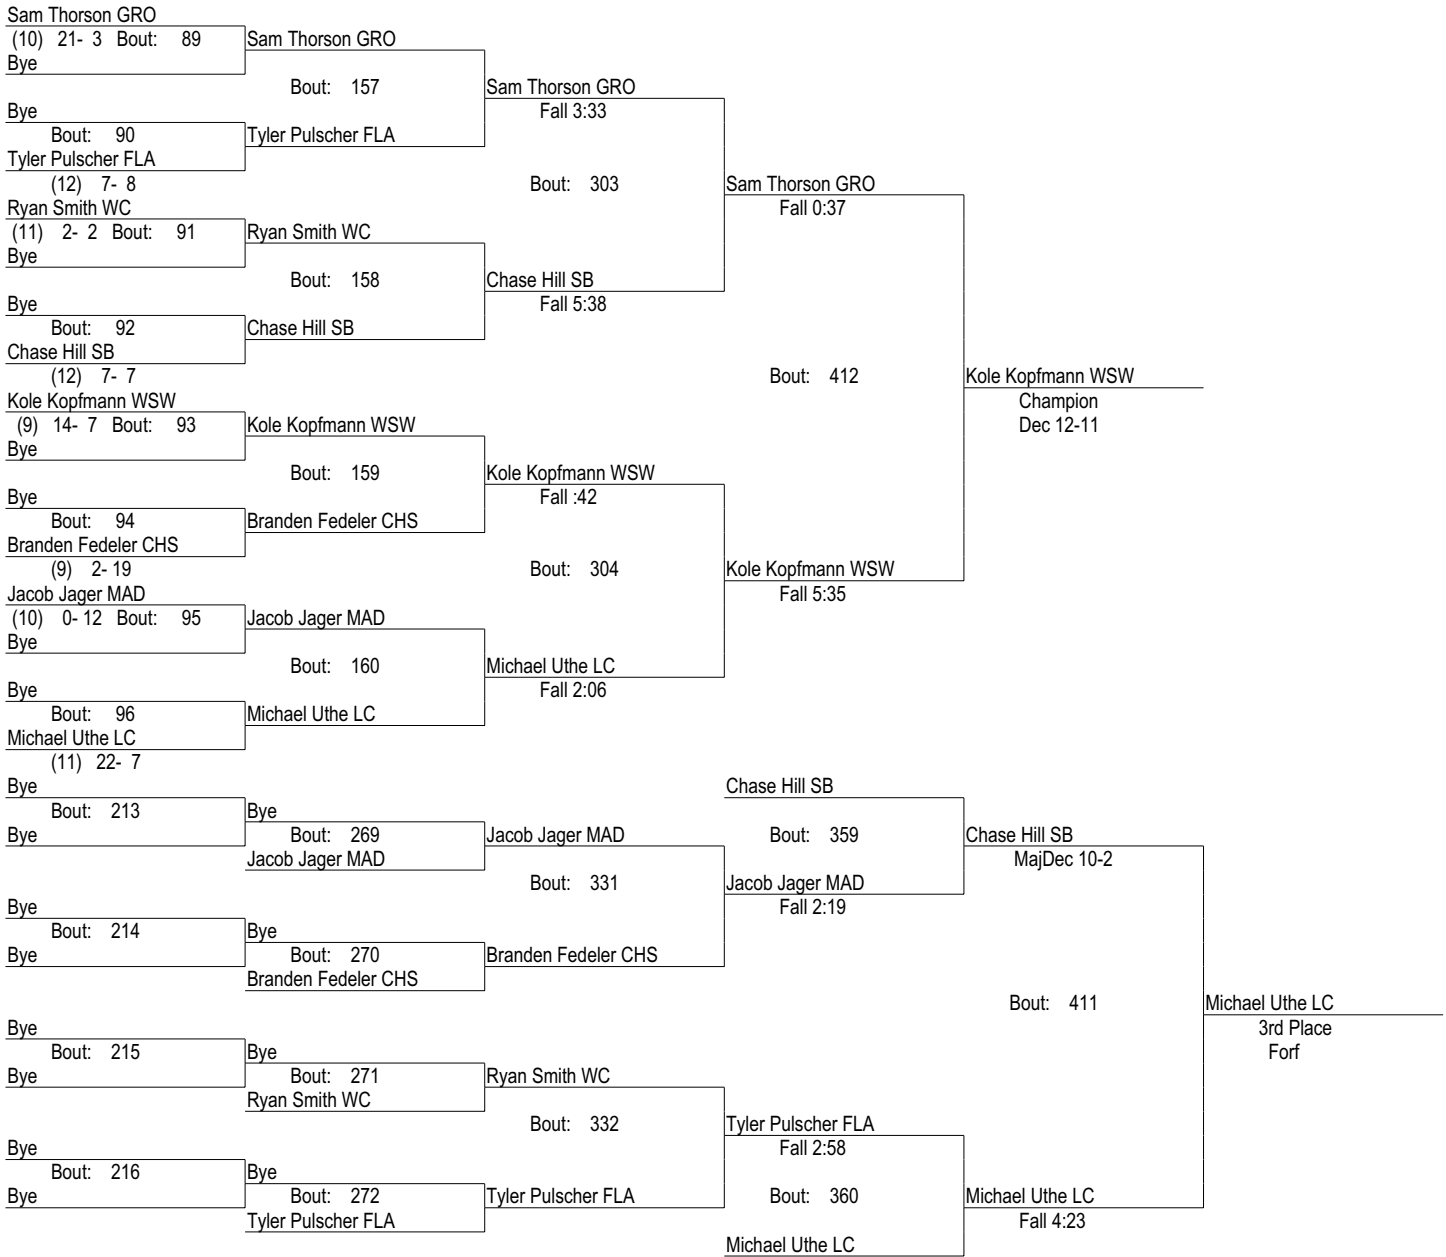

34th Kingsbury County Invitational Wrestling Tournament

Saturday January 19, 2008

189

- Place Winners -

- 1st Kole Kopfmann WSW (9) 17- 7
- 2nd Sam Thorson GRO (10) 23- 4
- 3rd Michael Uthe LC (11) 25- 8
- 4th Chase Hill SB (12) 9- 8

- Place Winners -