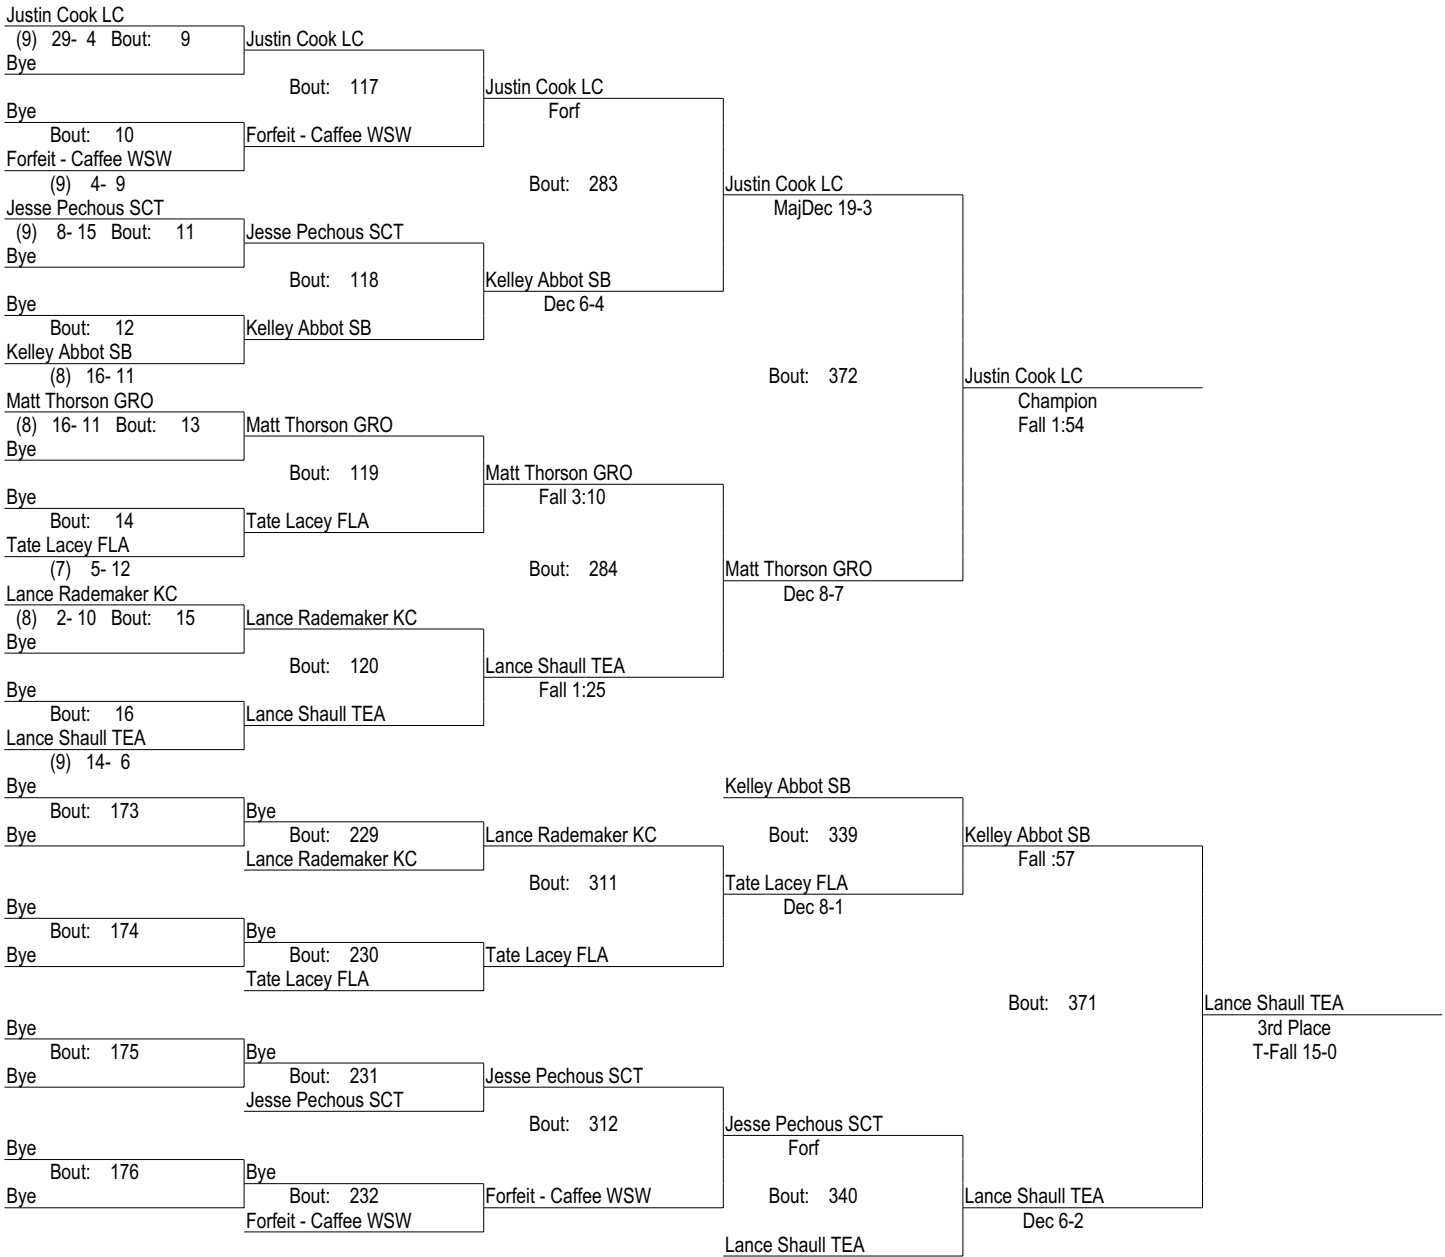

34th Kingsbury County Invitational Wrestling Tournament

Saturday January 19, 2008

112

- Place Winners -

- 1st Justin Cook LC (9) 32- 4
- 2nd Matt Thorson GRO (8) 18- 12
- 3rd Lance Shaull TEA (9) 17- 7
- 4th Kelley Abbot SB (8) 18- 13

- Place Winners -