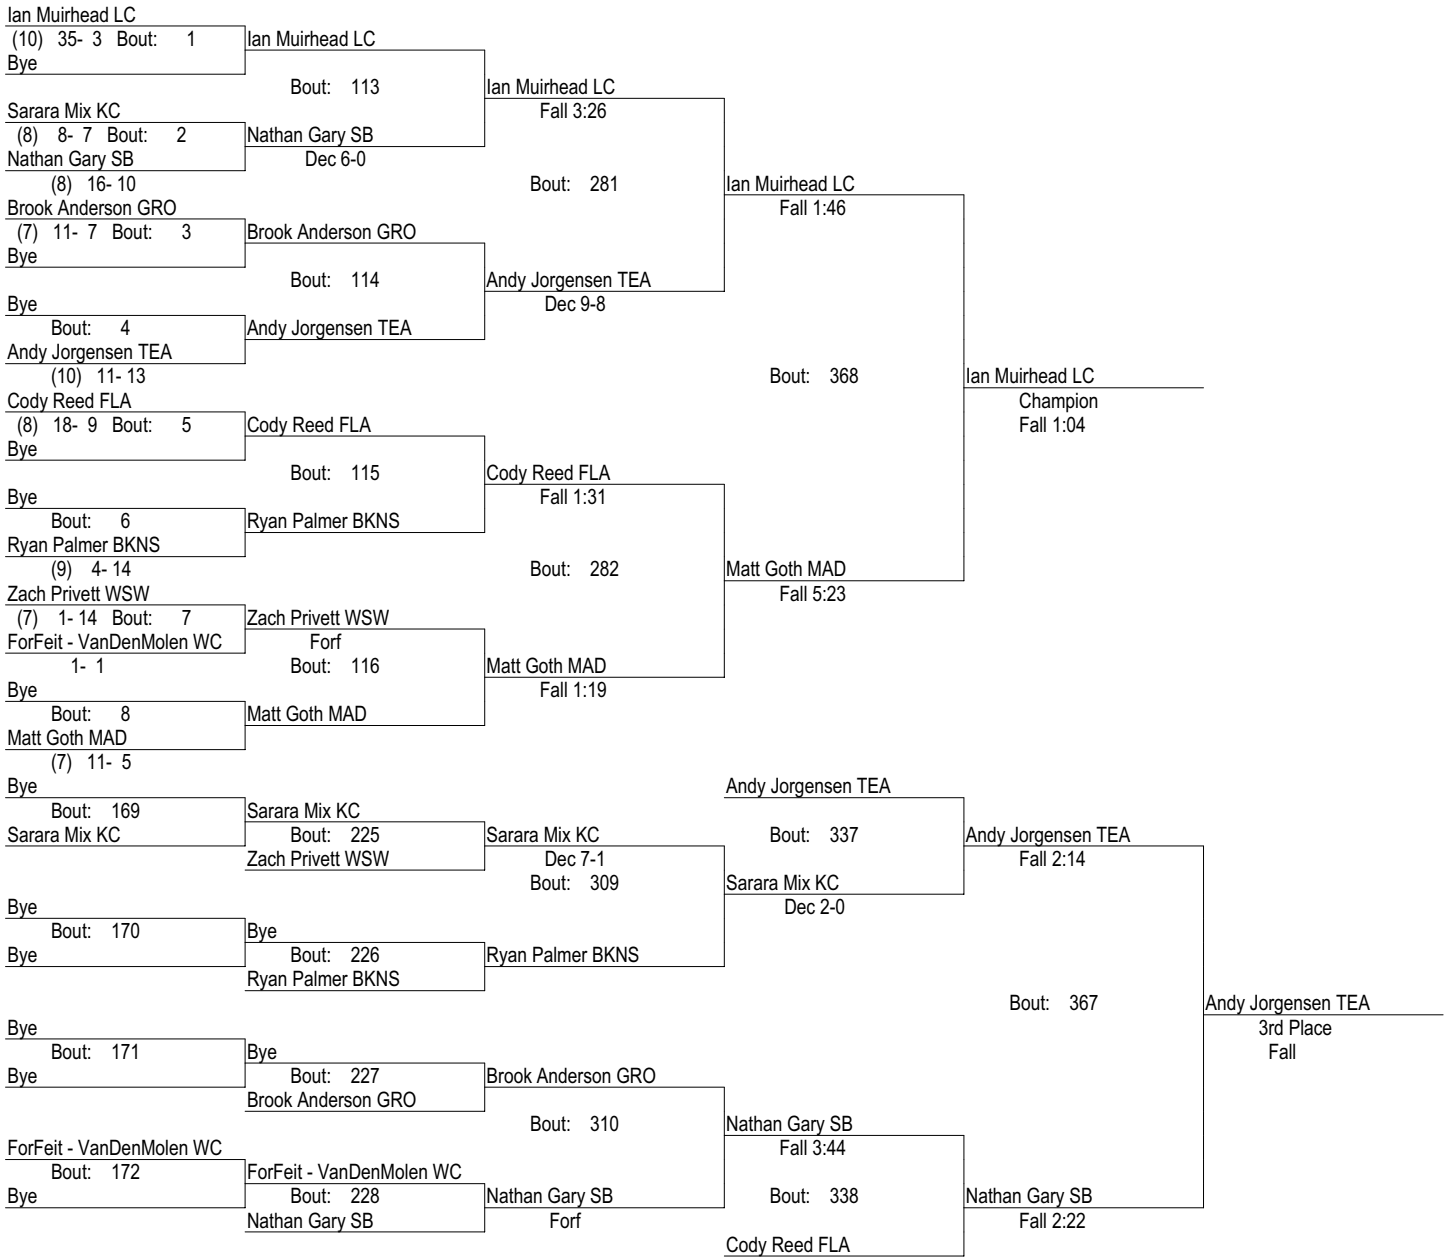

# 34th Kingsbury County Invitational Wrestling Tournament

Saturday January 19, 2008

103

- Place Winners -

- 1st Ian Muirhead LC (10) 38- 3
- 2nd Matt Goth MAD (7) 13- 6
- 3rd Andy Jorgensen TEA (10) 14- 14
- 4th Nathan Gary SB (8) 20- 12